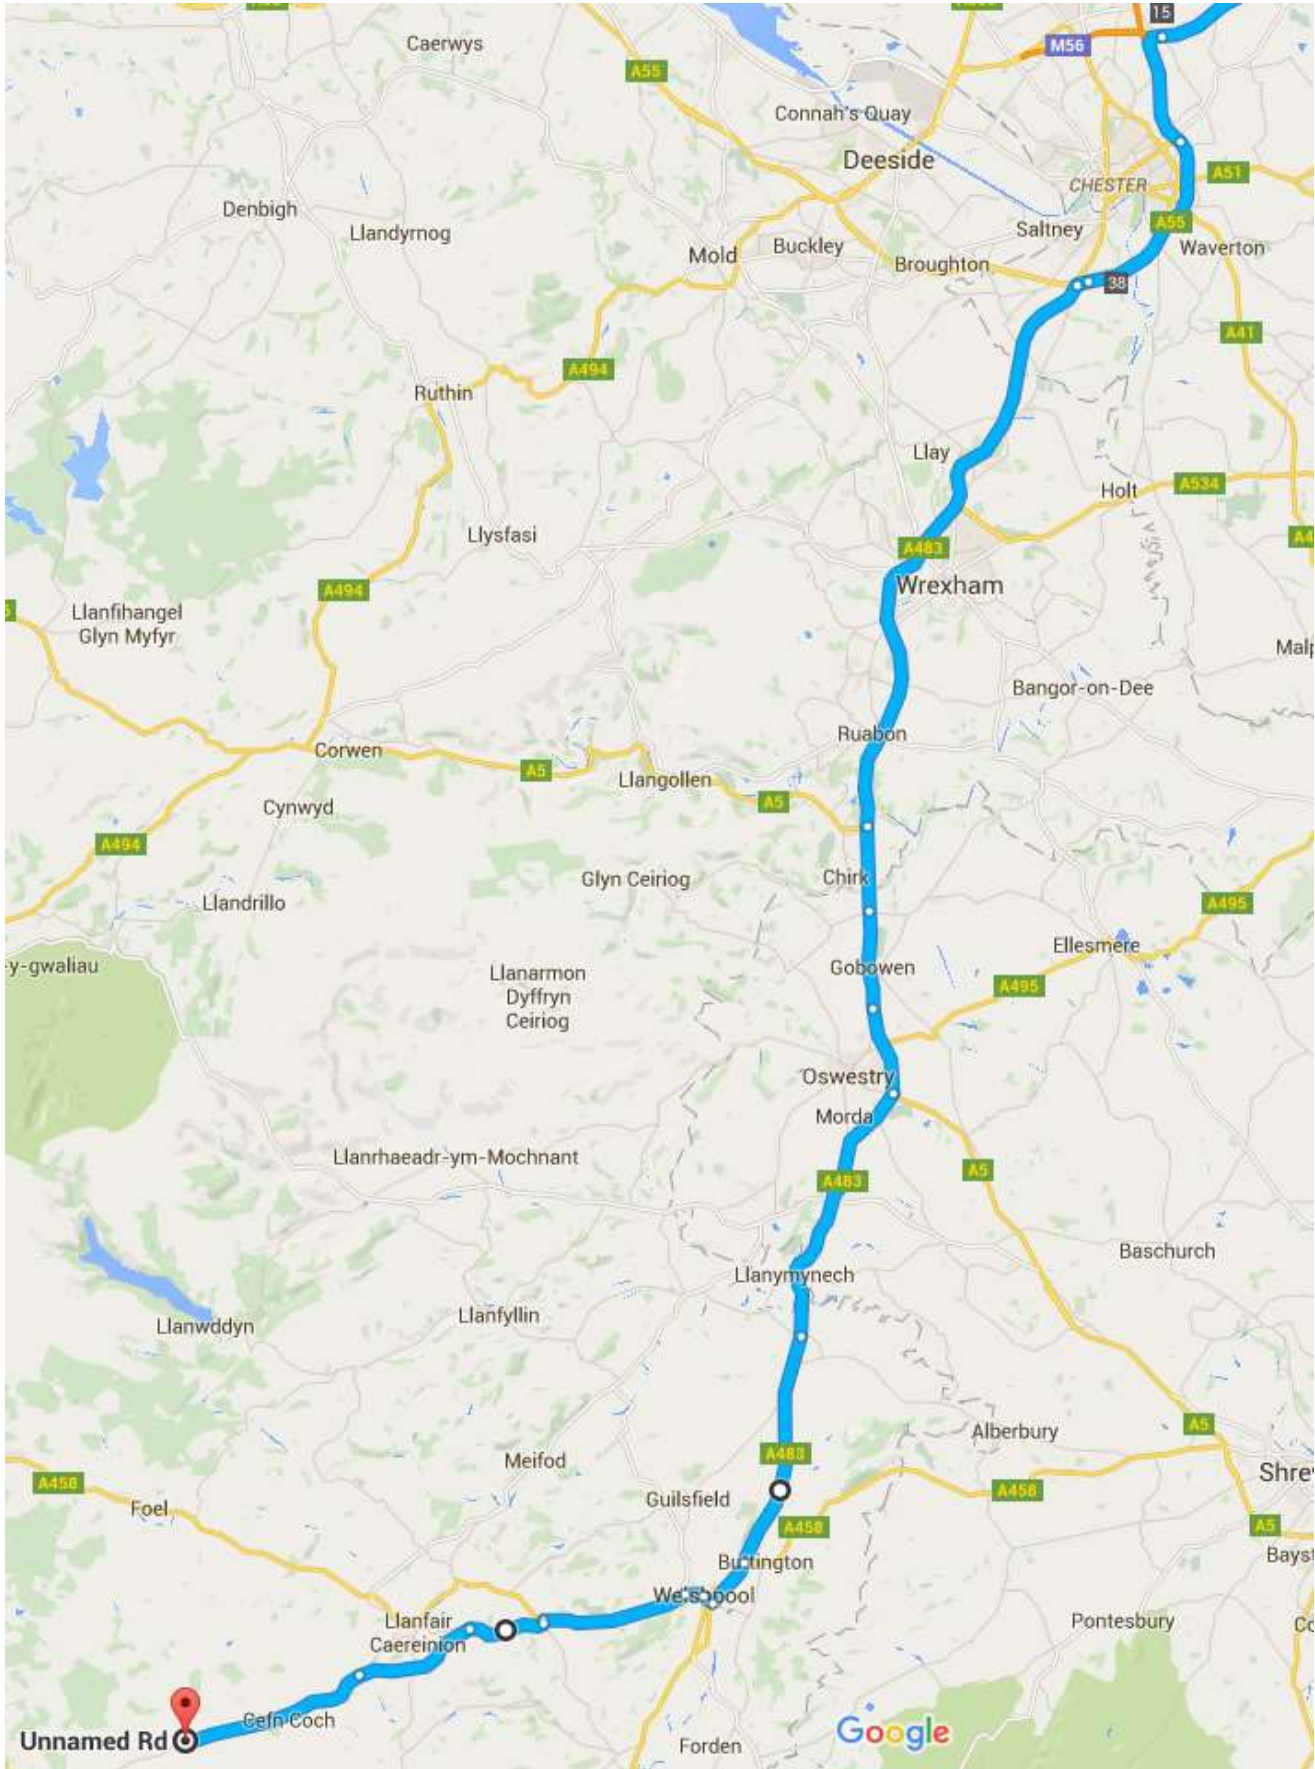

**TIRGWYNT – Delivery Route excerpt (from Chester to Tirgwynt wind farm) [1 of 3]**

**TIRGWYNT – Delivery Route excerpt (from A458, through Cwm Golau to Llanfair Caereinion) [2 of 3]**

**TIRGWYNT – Delivery Route excerpt (from Llanfair Caerinion, through Cefn Coch to Tirgwynt wind farm) [3 of 3]**